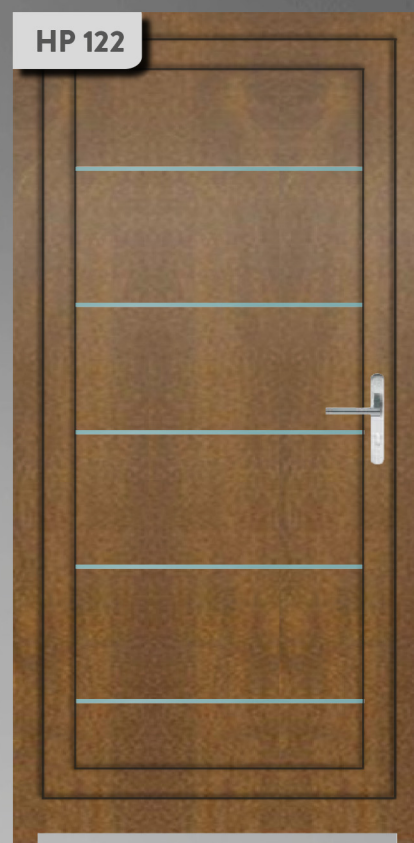

HP 130

HP 133

HP 132

HP 131

Az Ön partnere:

Two large, empty square brackets are positioned on either side of the text 'Az Ön partnere:'. The brackets are open on the top and bottom, and closed on the left and right sides, forming a large space for text entry.