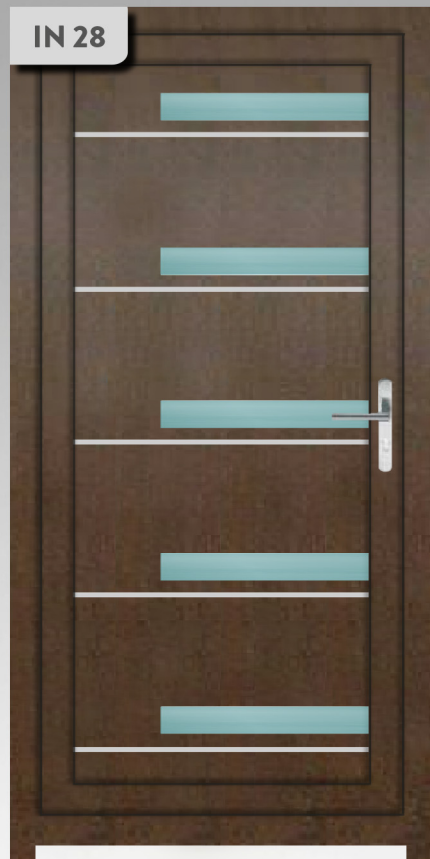

INOX AJTÓPANELEK

IN 14

IN 15

IN 16

IN 19

IN 17

IN 18

INOX RÁTÉT NÉLKÜLI PANELEK

HP 130

HP 133

HP 132

HP 131

Az Ön partnere:

Two large, empty square brackets are positioned on either side of the text 'Az Ön partnere:'. The brackets are open on the top and bottom, and closed on the left and right sides, forming a large space for text entry.